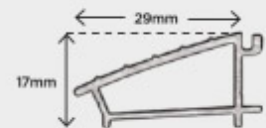

MDS RAMPS

Optional Infill Ramp