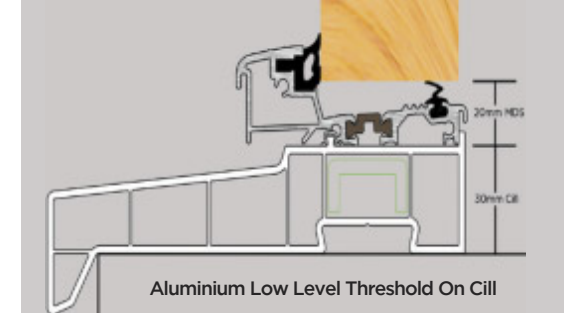

Low Level Pvc Frame On Cill

Aluminium Low Level Threshold On Cill

CILL OPTIONS