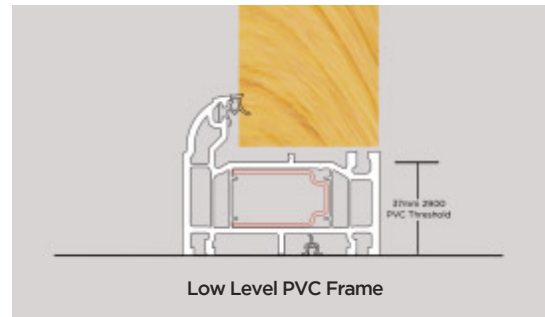

THRESHOLD OPTIONS

We offer both PVC frame threshold and Aluminium threshold options at Entrance, using the Exitex MDS 70 aluminium threshold which has been tested to meet the requires of Part M, is wheelchair friendly and has been thermally broken to meet thermal bridging and insulation requirements. The MDS 70 is available in Mill (satin Silver) or Gold (satin Gold), all Cill options are colourmatch to the door frame colour chosen.

CILL OPTIONS

MDS RAMPS