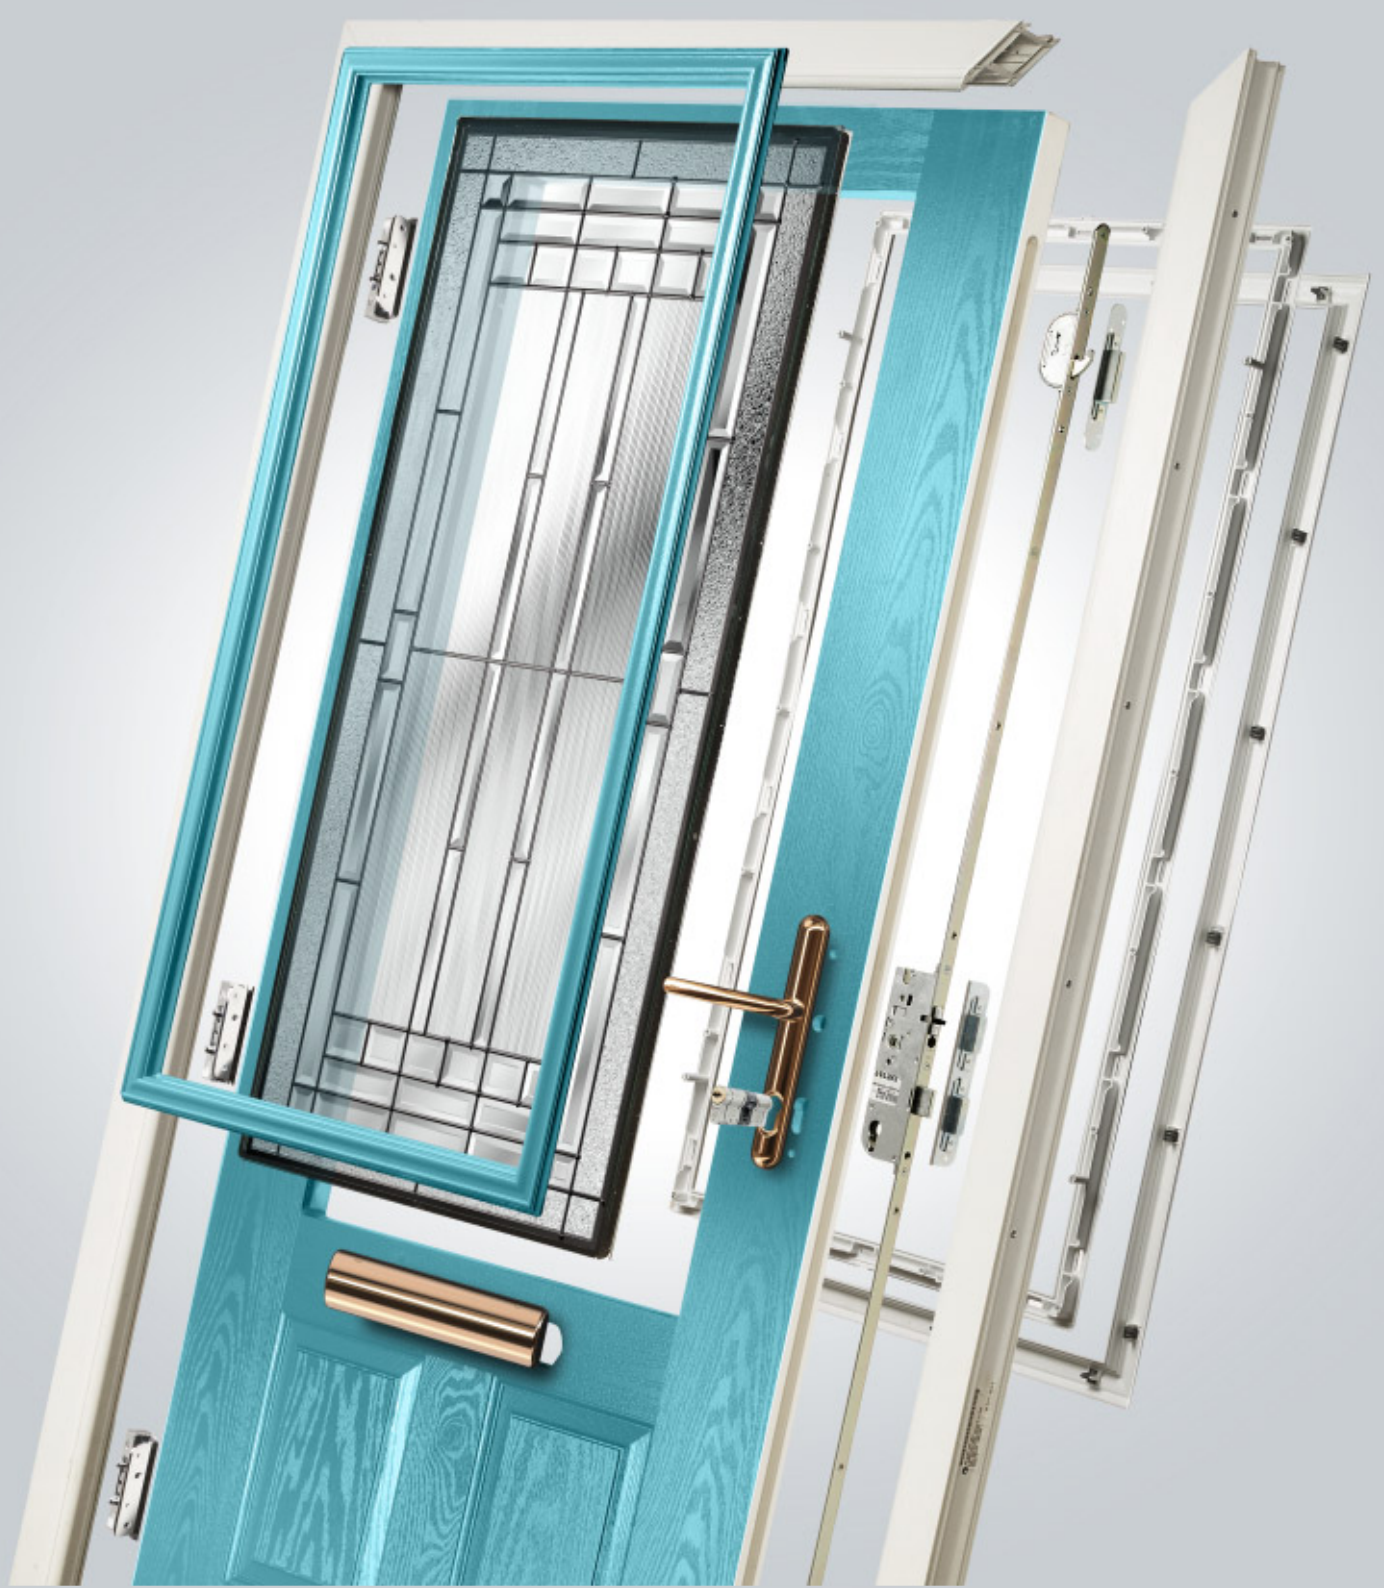

All in the Detail - From our triple-glazed glass designs to our door handles and furniture, Entrance carefully pick the finest range of products to compliment our doors. Recently, we have worked with our suppliers to match our Rose Gold furniture to tie in with exclusive glass designs containing Rose Gold coming to finish your door to the highest of standard.