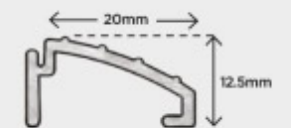

Outward Opening Ramp