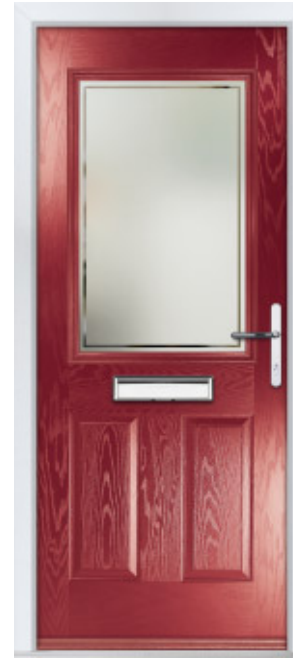

Door Glass: **LINEAR [3]**
Door Colour: **SAGE GREEN**

Door Glass: **SATIN [2]**
Door Colour: **GOLDEN OAK**

Door Glass: **PINPOINT [2]**
Door Colour: **AGATE GREY**

Door Glass: **CLEAR [2]**
Door Colour: **BLACK**