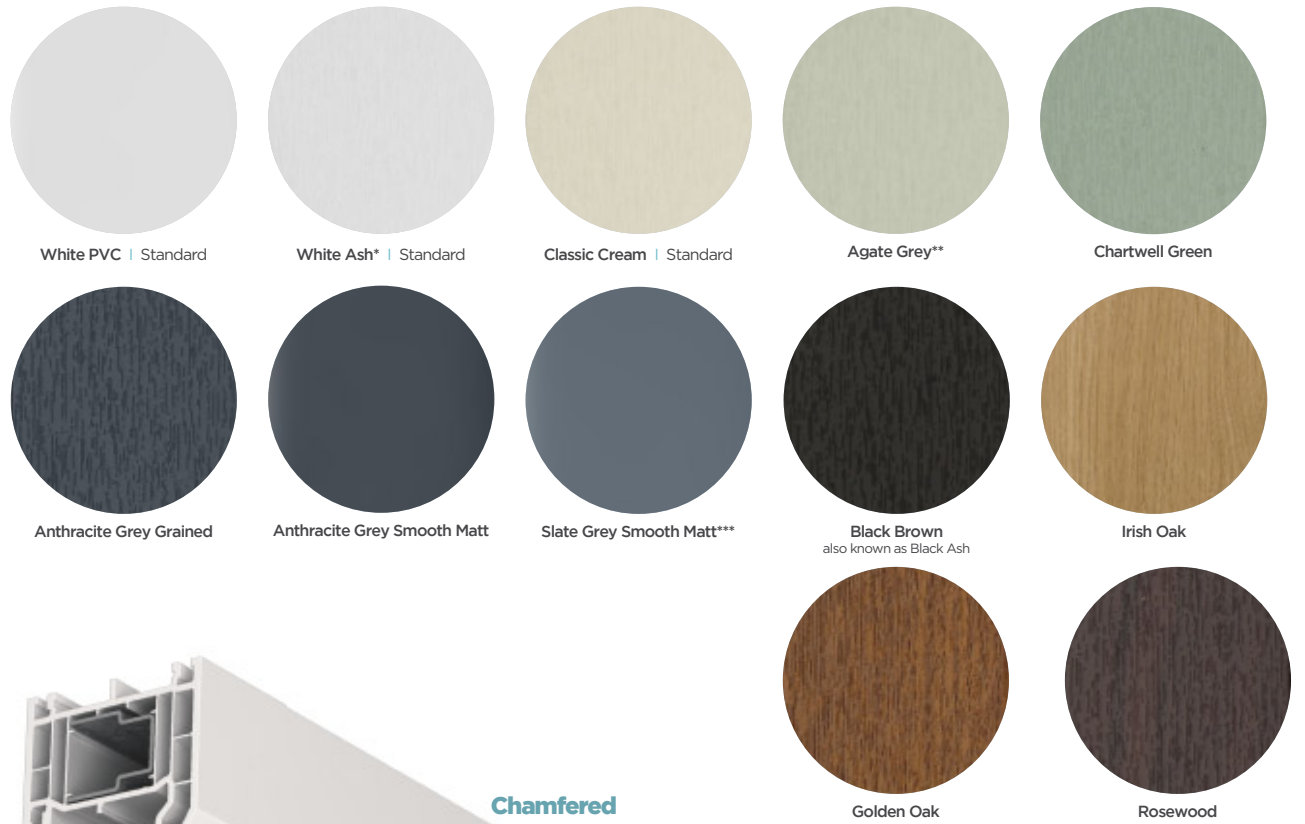

Very Berry

Putty

London Clay

Lawn Grey

Sage Green

Stormy Seas

Victory Blue

Imperial Purple

Cotswold

Sunshine

*All door styles may not be available in 'Standard' due to availability however the door can be painted to the closest RAL of the standard colour | **Premium colours come in already extruded as the specified colour not requiring painting. This is not possible when colourmatch frame has been chosen or on certain door designs | ***Available as a premium finish in some door designs, check our door builder for availability | Colours are for visual representation only, printing practices may cause colour variation.

PROFILE COLOUR OPTIONS

At Entrance® we offer a wide selection of profile colour options along with the option of Ovolo for the traditional sculptured look or Chamfered for a more modern, clean look of frame styles.