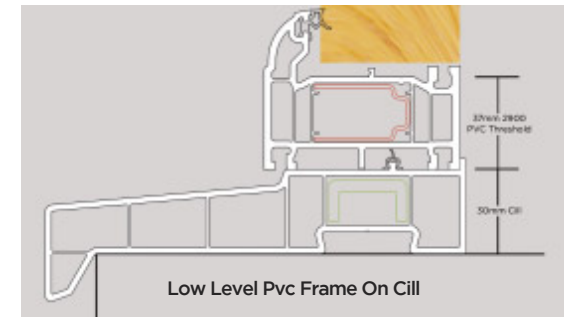

THRESHOLD OPTIONS

We offer both PVC frame threshold and Aluminium threshold options at Entrance, using the Exitex MDS 70 aluminium threshold which has been tested to meet the requires of Part M, is wheelchair friendly and has been thermally broken to meet thermal bridging and insulation requirements. The MDS 70 is available in Mill (satin Silver) or Gold (satin Gold), all Cill options are colourmatch to the door frame colour chosen.

CILL OPTIONS

MDS RAMPS