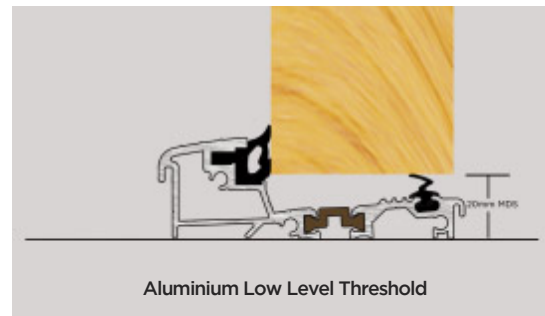

Low Level PVC Frame

Aluminium Low Level Threshold