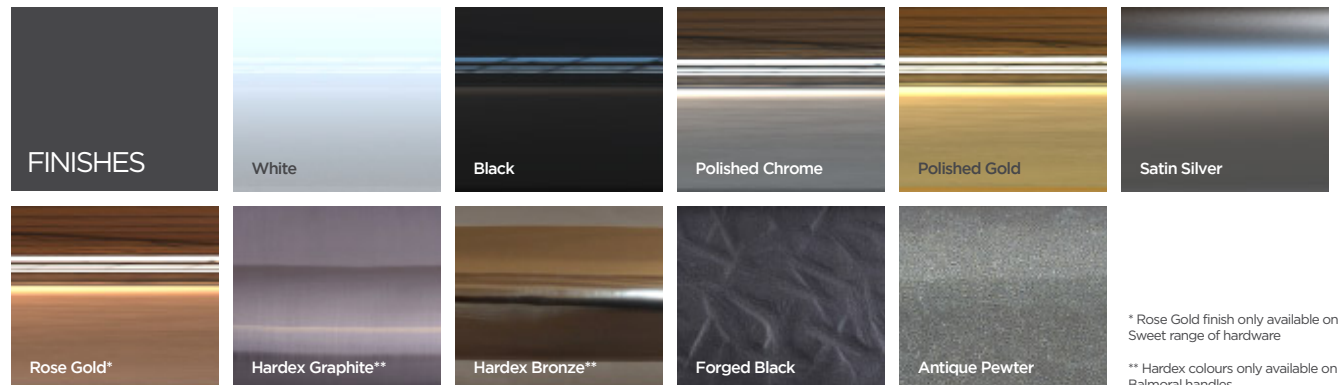

SECURITY AS STANDARD

As standard, Entrance® composite doors come complete with an impressive range of high security features.

Manufactured in Germany, our multipoint locking system features two compressing security hooks and a central deadbolt to provide high levels of both security and weather performance. To further enhance this security your home will be protected by the industry leading Brisant Ultion 3 star Security Cylinder.

With an extensive range of handle colours and complimentary door furniture including knockers and letterplates you can dress your door to meet your desires.

For more handle options, please visit: www.entranceway.co.uk